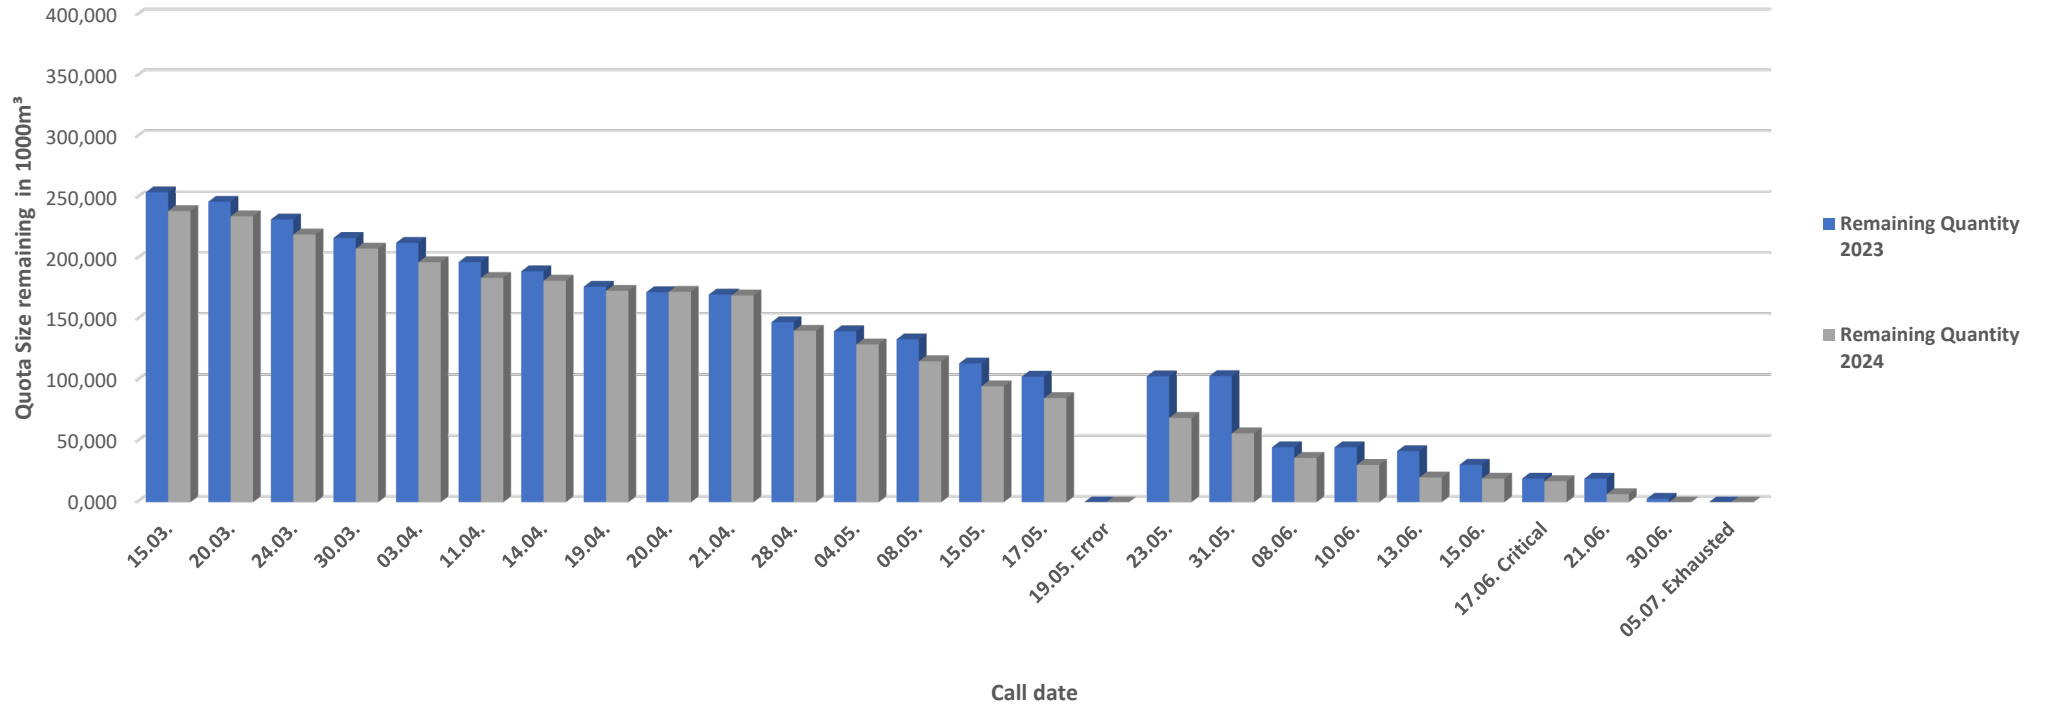

Outflow Coniferous Plywood Quota 2023 to 2024

NOP/lrw - 24-06-24